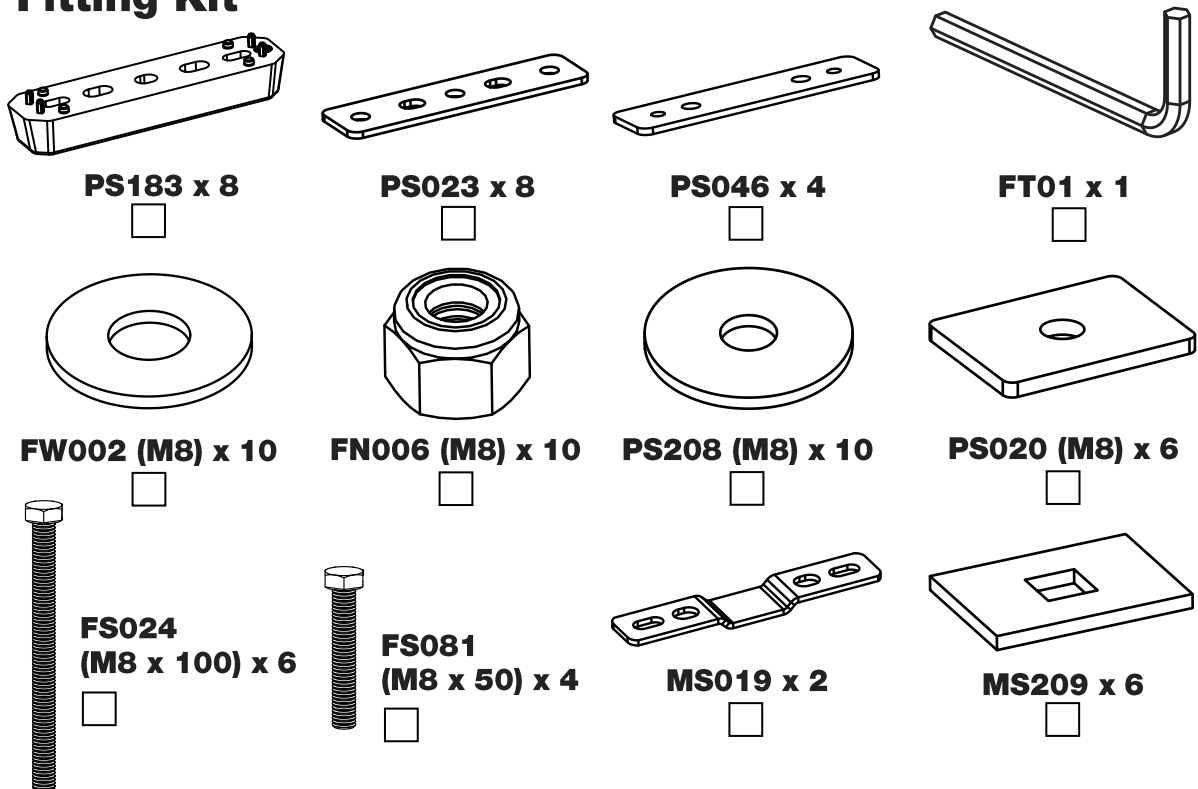

Fitting Kit