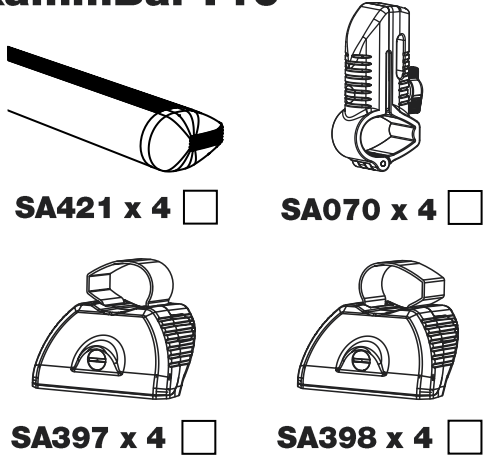

KammBar Pro