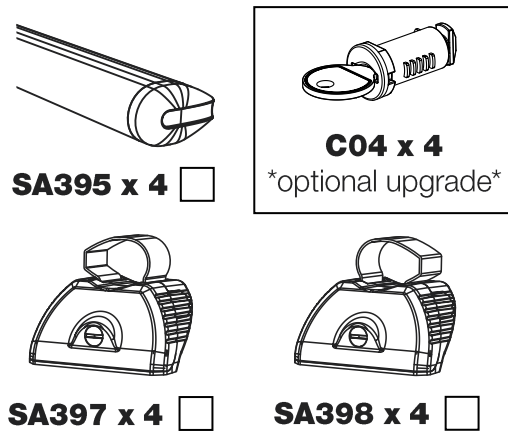

KammBar Fleet