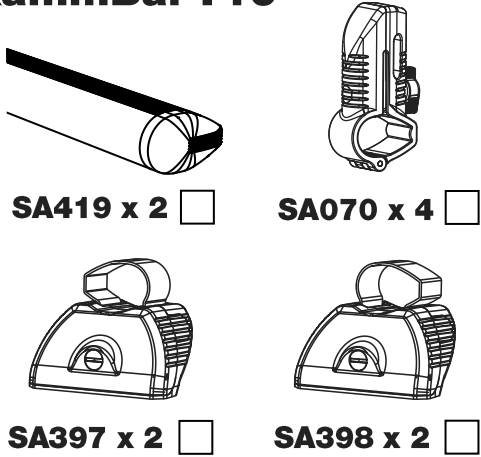

KammBar Pro