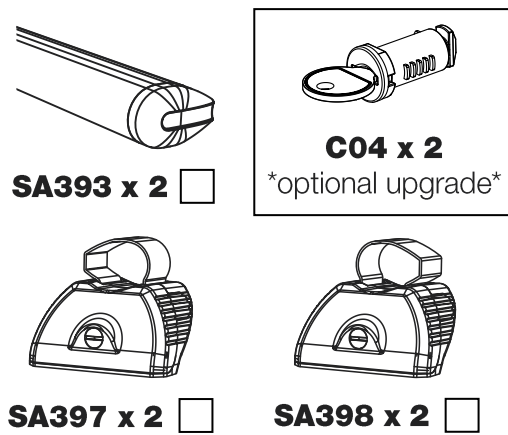

KammBar Fleet