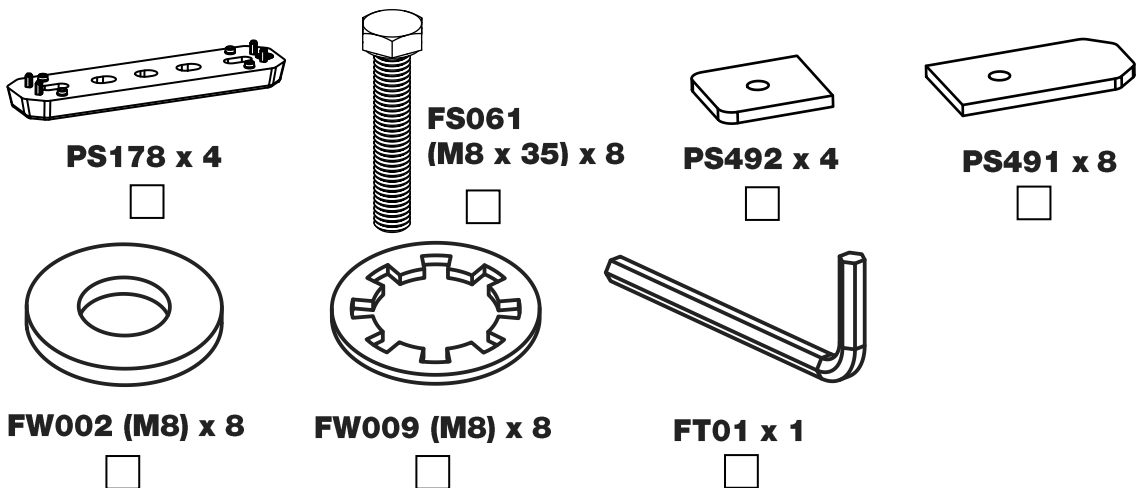

TB2PR/FL

KammBar

Instructions

CITY CRASH (✓)

According to ISO/ PAS 11154:2006

KammBar Pro

KammBar Fleet

Fitting Kit