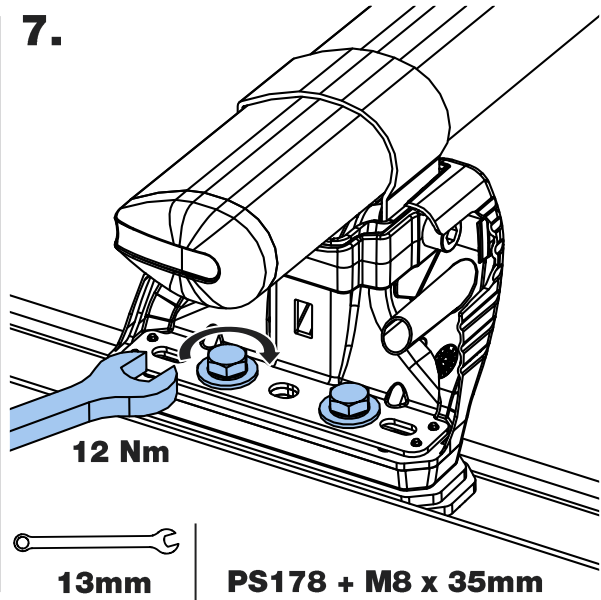

5a.

! FORD TRANSIT
CUSTOM 2012-2023 **F**

5b.

! FORD TRANSIT
CUSTOM 2023- **F**

6.

7.

8.

9.