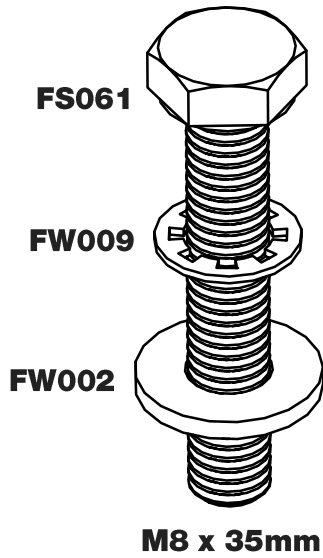

! FORD TRANSIT
CUSTOM 2023- **F**

6.