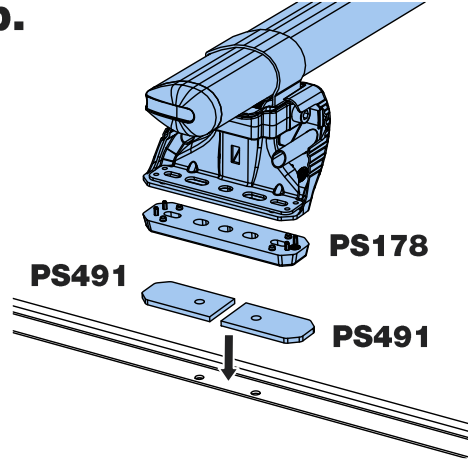

! FORD TRANSIT
CUSTOM 2012-2023 **F**

5b.