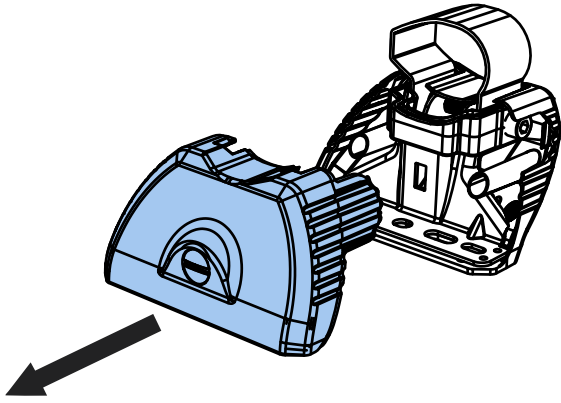

1.

2.

3.

SA397
PS178

SA398
PS178

SA397
PS178

SA398
PS178

4a.

4b.

! FORD TRANSIT
CUSTOM 2012-2023

R

! FORD TRANSIT
CUSTOM 2023-

R