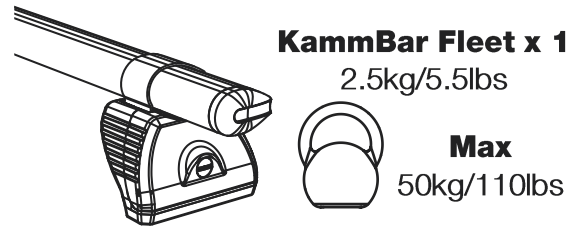

TB2PR/FL

KammBar

Instructions

CITY CRASH (✓)

According to ISO/ PAS 11154:2006

KammBar Pro

KammBar Fleet

Fitting Kit