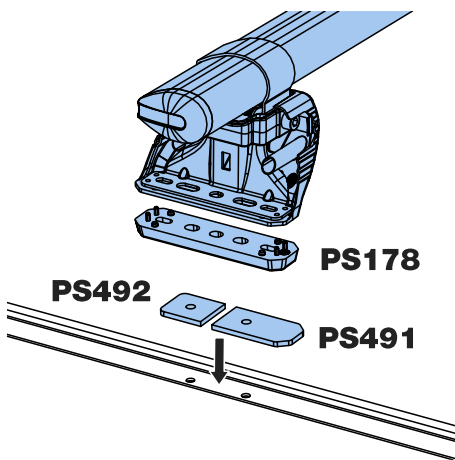

SA397
PS178

SA398
PS178

4a.