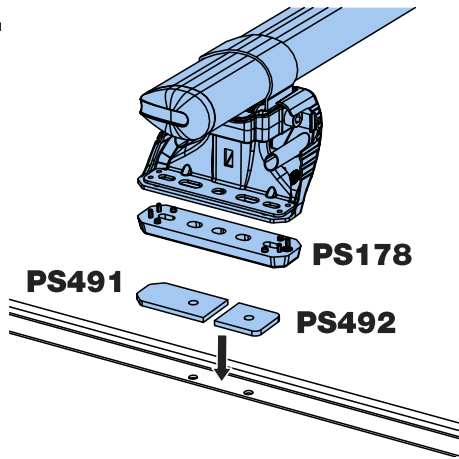

5a.

! FORD TRANSIT
CUSTOM 2012-2023 **F**

5b.

! FORD TRANSIT
CUSTOM 2023- **F**

6.

7.

8.

9.