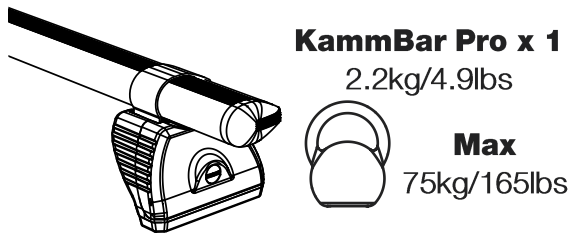

TB2PR/FL

KammBar

Instructions

CITY CRASH (✓)

According to ISO/ PAS 11154:2006

KammBar Pro

KammBar Fleet

Fitting Kit