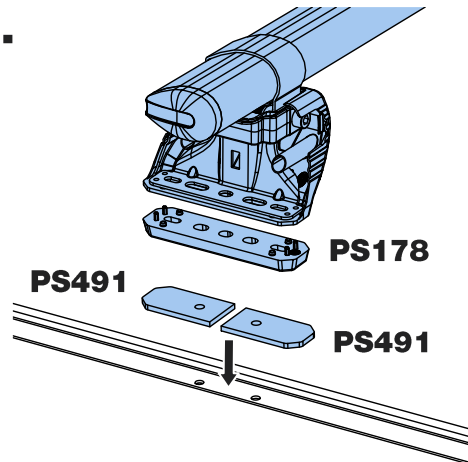

1.

2.

3.

SA397
PS178

SA398
PS178

SA397
PS178

SA398
PS178

4a.

4b.

! FORD TRANSIT
CUSTOM 2012-2023

R

! FORD TRANSIT
CUSTOM 2023-

R