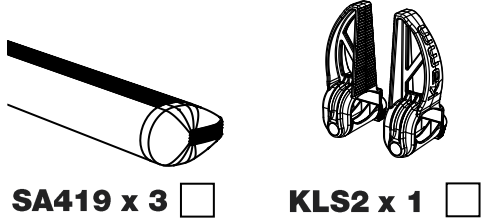

TA3PR/FL

KammBar

Instructions

CITY CRASH (✓)

According to ISO/ PAS 11154:2006

KammBar Pro

KammBar Fleet

Fitting Kit