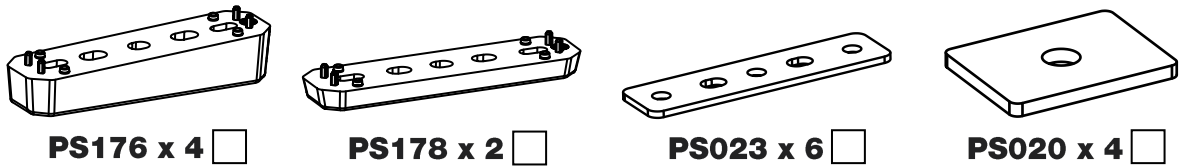

TA3PR/FL

KammBar

Instructions

CITY CRASH (✓)

According to ISO/ PAS 11154:2006

KammBar Pro

KammBar Fleet

Fitting Kit