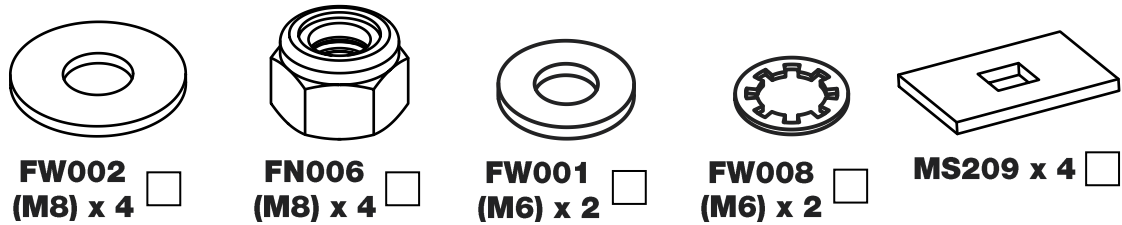

TA3PR/FL

KammBar

Instructions

CITY CRASH (✓)

According to ISO/ PAS 11154:2006

KammBar Pro

KammBar Fleet

Fitting Kit