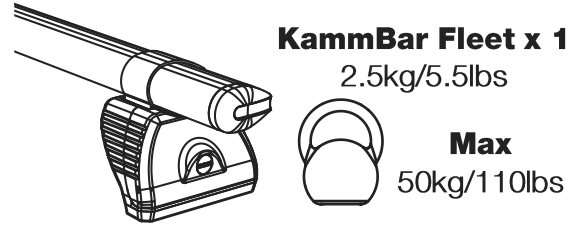

TA3PR/FL

KammBar

Instructions

CITY CRASH (✓)

According to ISO/ PAS 11154:2006

KammBar Pro

KammBar Fleet

Fitting Kit