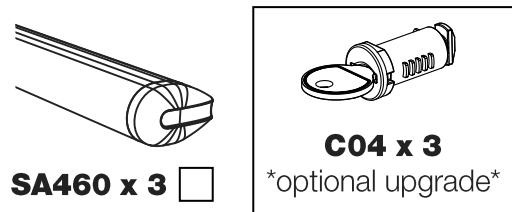

TA3PR/FL

KammBar

Instructions

CITY CRASH (✓)

According to ISO/ PAS 11154:2006

KammBar Pro

KammBar Fleet

Fitting Kit