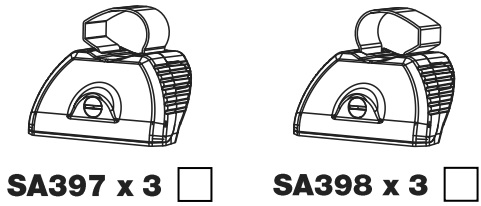

TA3PR/FL

KammBar

Instructions

CITY CRASH (✓)

According to ISO/ PAS 11154:2006

KammBar Pro

KammBar Fleet

Fitting Kit