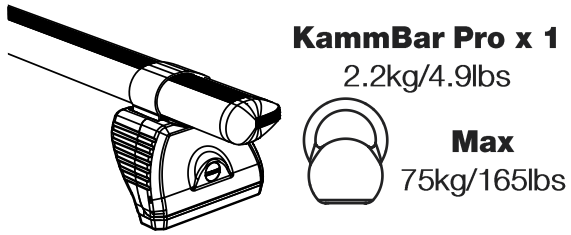

TA3PR/FL

KammBar

Instructions

CITY CRASH (✓)

According to ISO/ PAS 11154:2006

KammBar Pro

KammBar Fleet

Fitting Kit