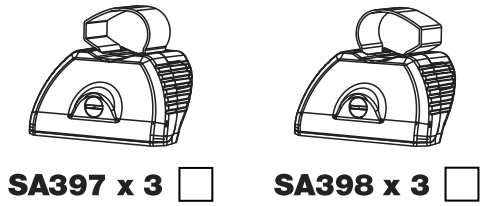

TA3PR/FL

KammBar

Instructions

CITY CRASH (✓)

According to ISO/ PAS 11154:2006

KammBar Pro

KammBar Fleet

Fitting Kit