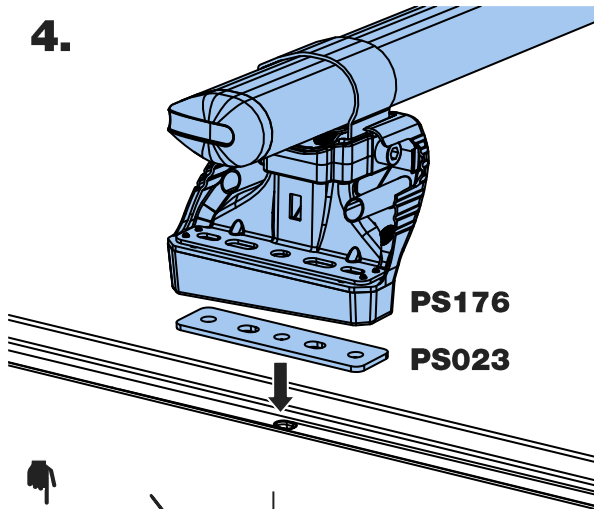

SA398

PS176

SA398

PS178

SA398

PS176

4.