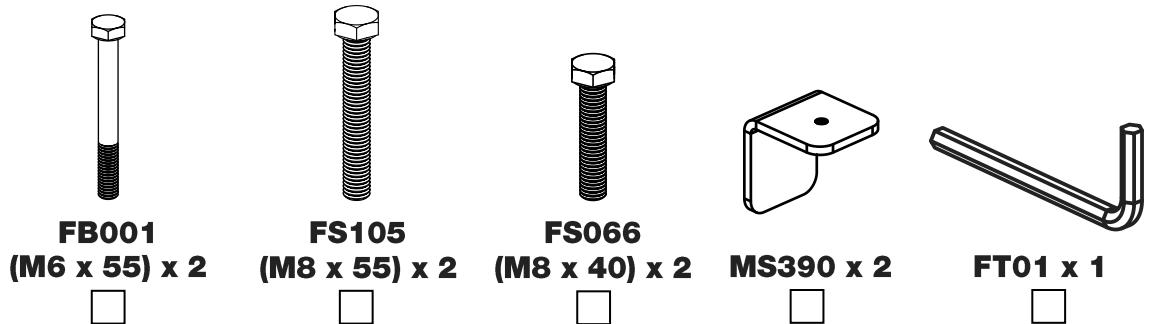

TA3PR/FL

KammBar

Instructions

CITY CRASH (✓)

According to ISO/ PAS 11154:2006

KammBar Pro

KammBar Fleet

Fitting Kit