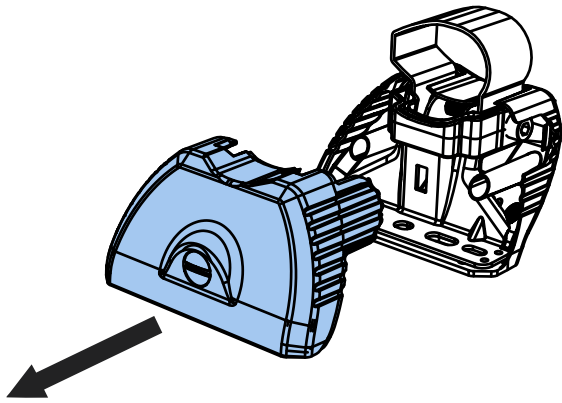

1.

2.

3.

SA397

PS176

SA397

PS178

SA397

PS176

SA398

PS176

SA398

PS178

SA398

PS176

4.

5.