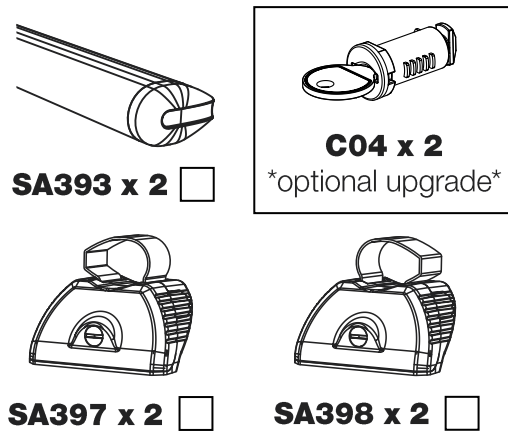

KammBar Fleet