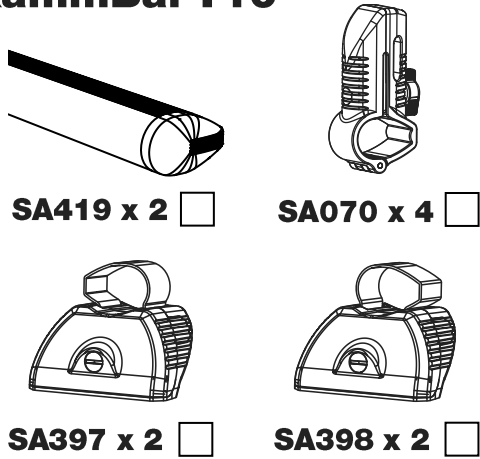

KammBar Pro