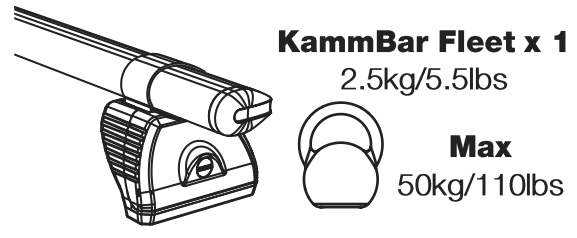

RA2PR/FL

KammBar

Instructions

CITY CRASH (✓)

According to ISO/ PAS 11154:2006

KammBar Pro

KammBar Fleet

Fitting Kit