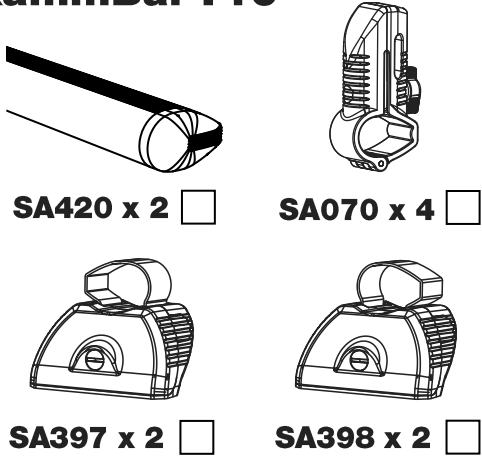

RA2PR/FL

KammBar

Instructions

CITY CRASH (✓)

According to ISO/ PAS 11154:2006

KammBar Pro

KammBar Fleet

Fitting Kit