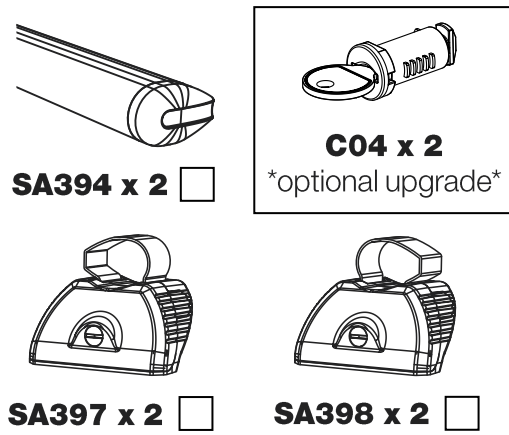

RA2PR/FL

KammBar

Instructions

CITY CRASH (✓)

According to ISO/ PAS 11154:2006

KammBar Pro

KammBar Fleet

Fitting Kit