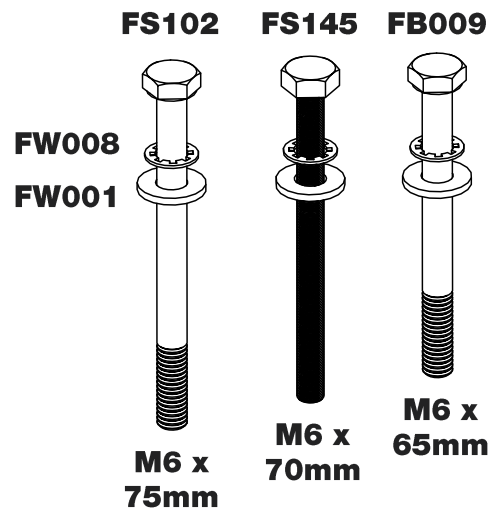

RA2PR/FL

KammBar

Instructions

CITY CRASH (✓)

According to ISO/ PAS 11154:2006

KammBar Pro

KammBar Fleet

Fitting Kit

PS181

SA398

PS181

4.

5.

12.

13.