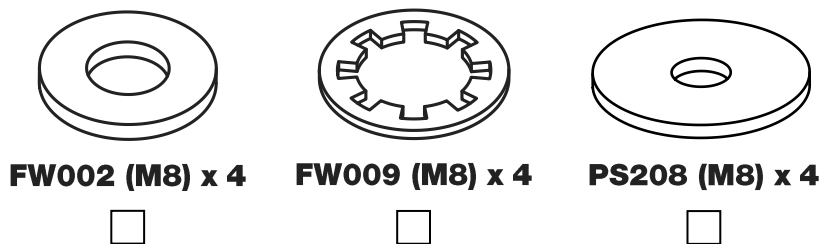

MV2PR/FL KammBar

Instructions

CITY CRASH (✓)

According to ISO/ PAS 11154:2006

KammBar Pro

KammBar Fleet

Fitting Kit

1.