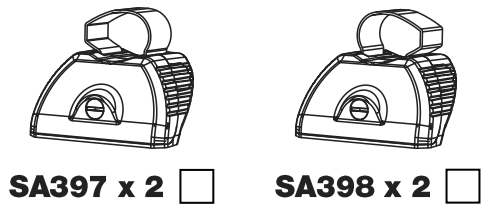

MV2PR/FL KammBar

Instructions

CITY CRASH (✓)

According to ISO/ PAS 11154:2006

KammBar Pro

KammBar Fleet

Fitting Kit

1.