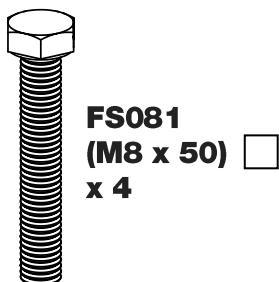

MV2PR/FL KammBar

Instructions

CITY CRASH (✓)

According to ISO/ PAS 11154:2006

KammBar Pro

KammBar Fleet

Fitting Kit

1.

2.

3.

SA397
PS176

SA398
PS176

SA397
PS176

SA398
PS176

4.

5.