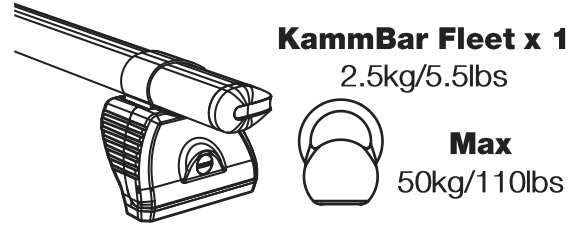

MV2PR/FL KammBar

Instructions

CITY CRASH (✓)

According to ISO/ PAS 11154:2006

KammBar Pro

KammBar Fleet

Fitting Kit

1.