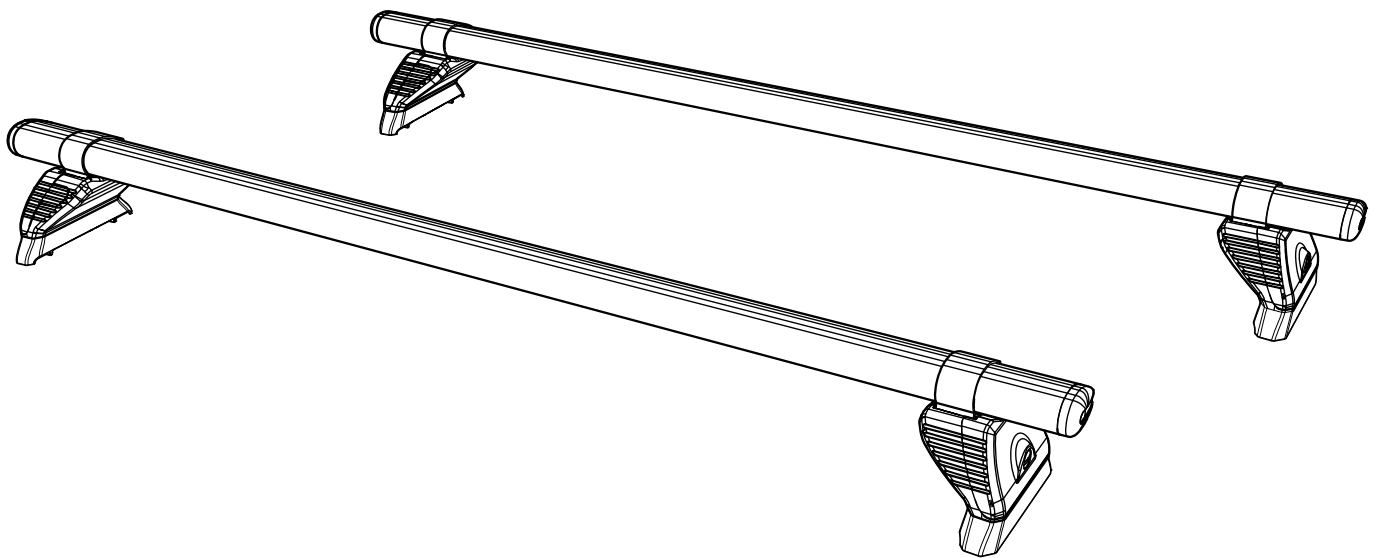

MV2PR/FL KammBar

Instructions

CITY CRASH (✓)

According to ISO/ PAS 11154:2006

KammBar Pro

KammBar Fleet

Fitting Kit

1.