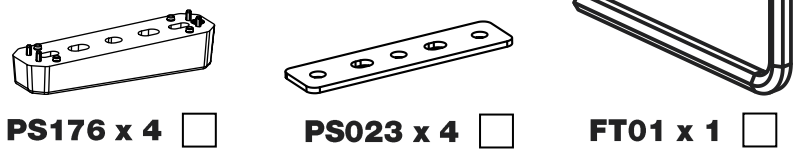

MV2PR/FL KammBar

Instructions

CITY CRASH (✓)

According to ISO/ PAS 11154:2006

KammBar Pro

KammBar Fleet

Fitting Kit

1.