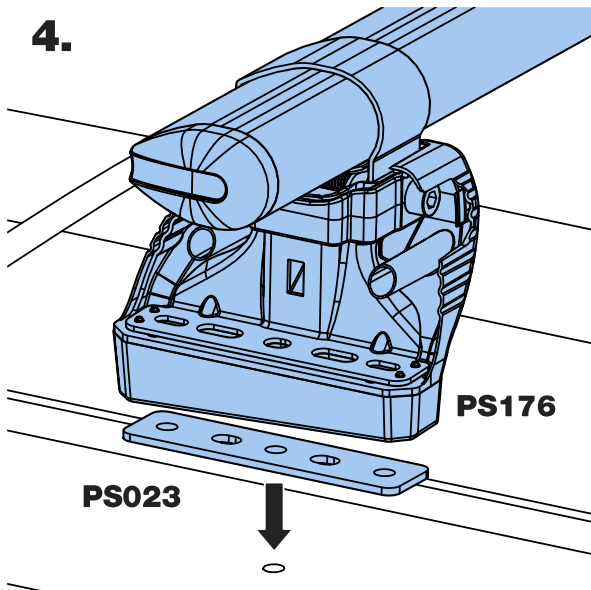

SA398
PS176

SA397
PS176

SA398
PS176

4.