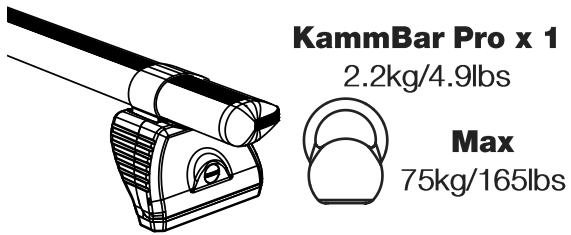

MV2PR/FL KammBar

Instructions

CITY CRASH (✓)

According to ISO/ PAS 11154:2006

KammBar Pro

KammBar Fleet

Fitting Kit

1.