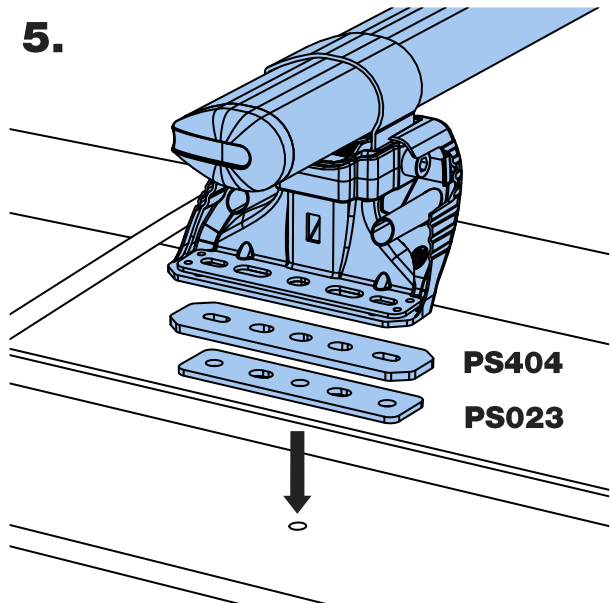

PS176

PS319

5.