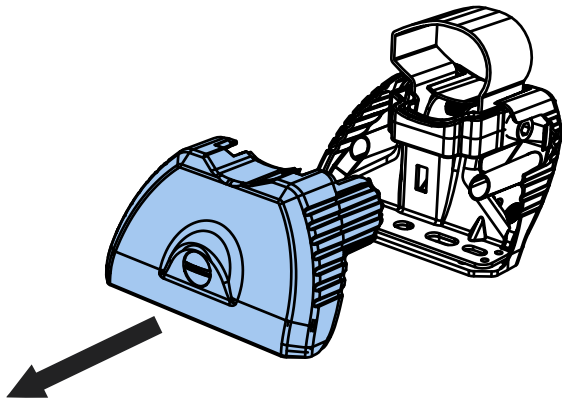

1.

2.

3.

SA397

PS176

SA397

SA397

PS176

SA398

PS176

SA398

SA398

PS176

4.

PS176

PS319

5.

PS404

PS023