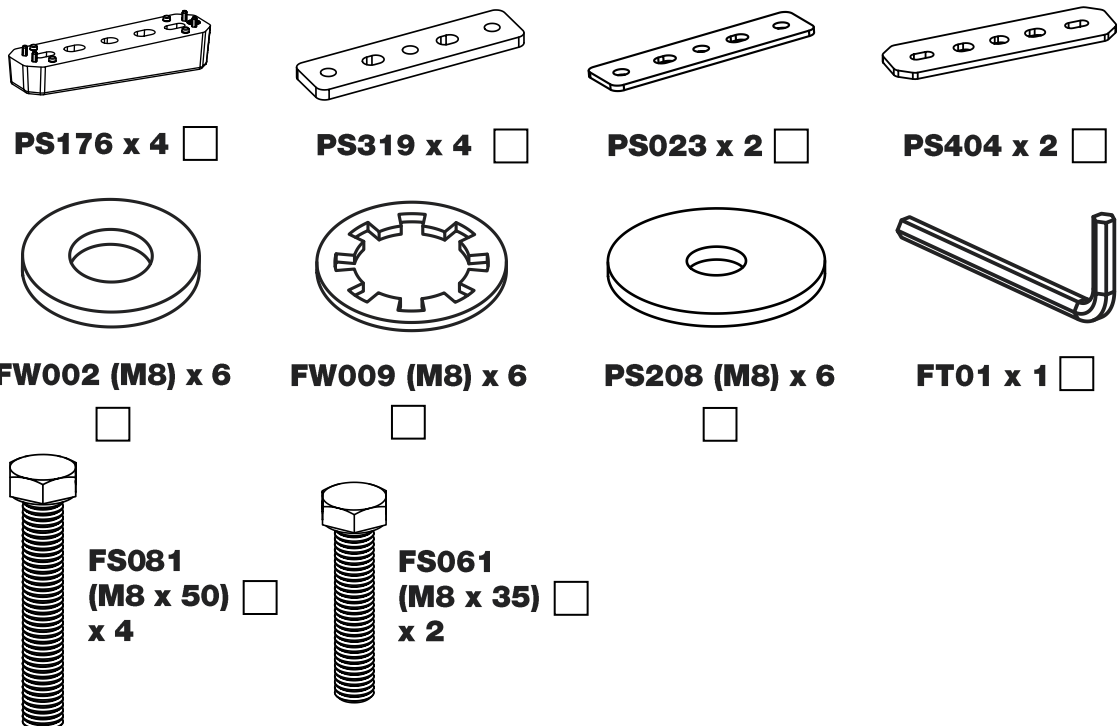

KD3PR/FL

KammBar

Instructions

CITY CRASH (✓)

According to ISO/ PAS 11154:2006

KammBar Pro

KammBar Fleet

Fitting Kit