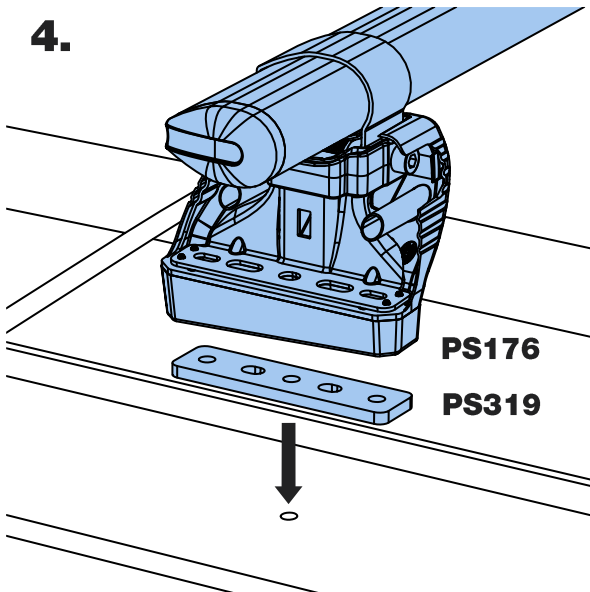

SA398

PS176

SA398

SA398

PS176

4.