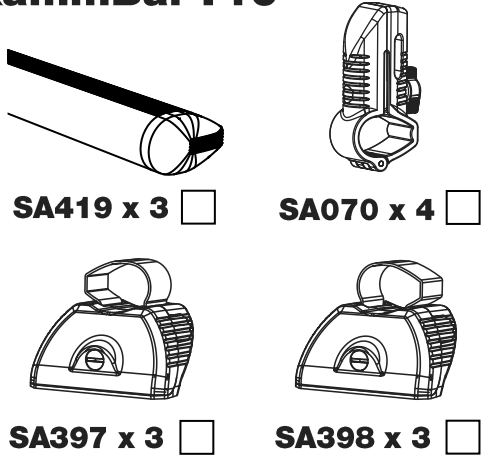

KD3PR/FL

KammBar

Instructions

CITY CRASH (✓)

According to ISO/ PAS 11154:2006

KammBar Pro

KammBar Fleet

Fitting Kit