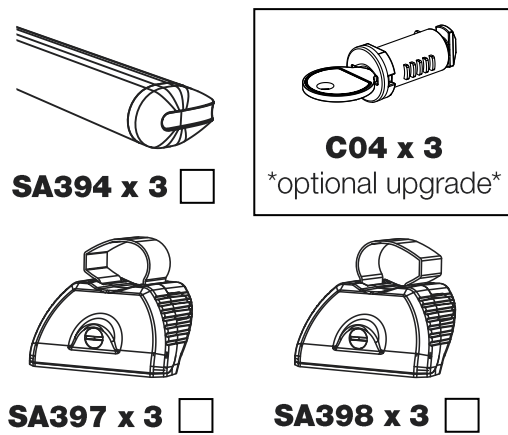

GC3PR/FL

KammBar

Instructions

CITY CRASH (✓)

According to ISO/ PAS 11154:2006

KammBar Pro

KammBar Fleet

Fitting Kit