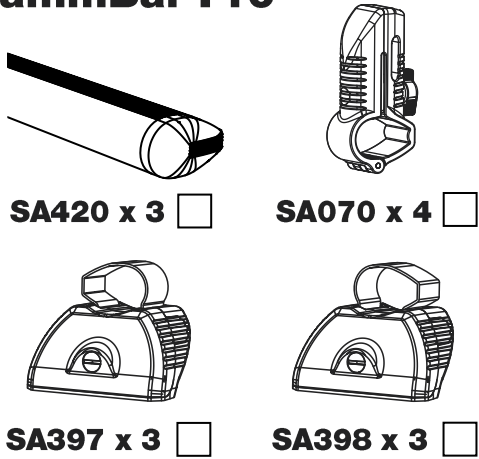

GC3PR/FL

KammBar

Instructions

CITY CRASH (✓)

According to ISO/ PAS 11154:2006

KammBar Pro

KammBar Fleet

Fitting Kit