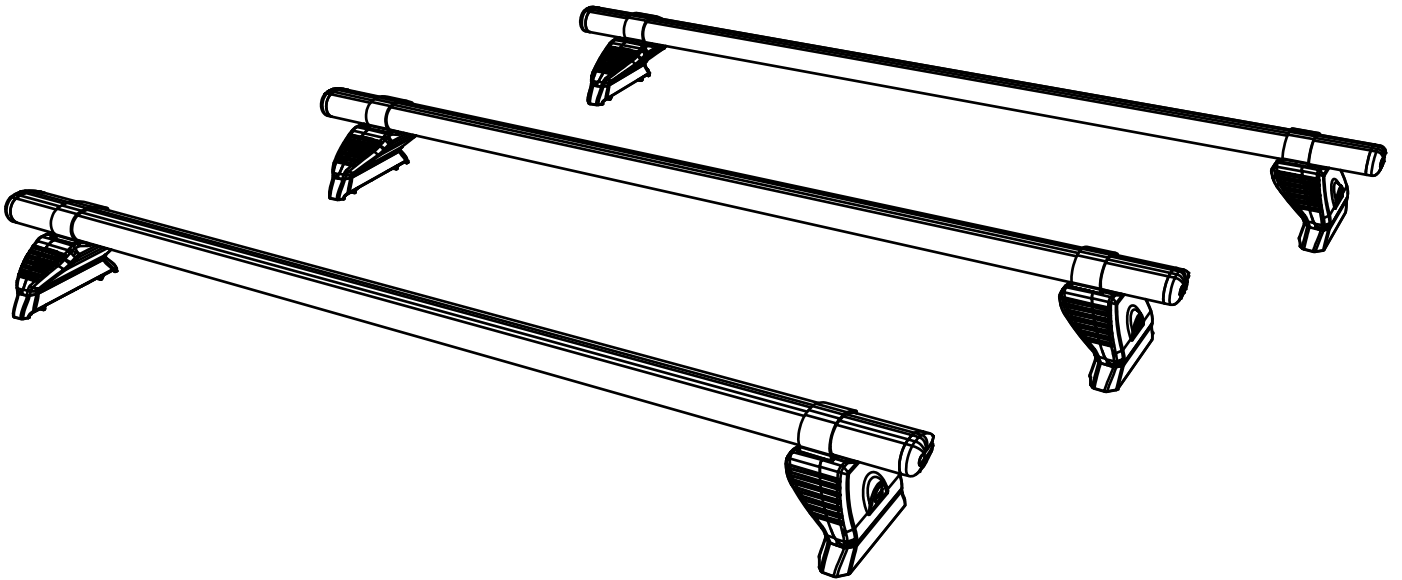

GB3PR/FL KammBar Instructions

CITY CRASH (✓)

According to ISO/ PAS 11154:2006

KammBar Pro

KammBar Fleet

Fitting Kit

1.

2.