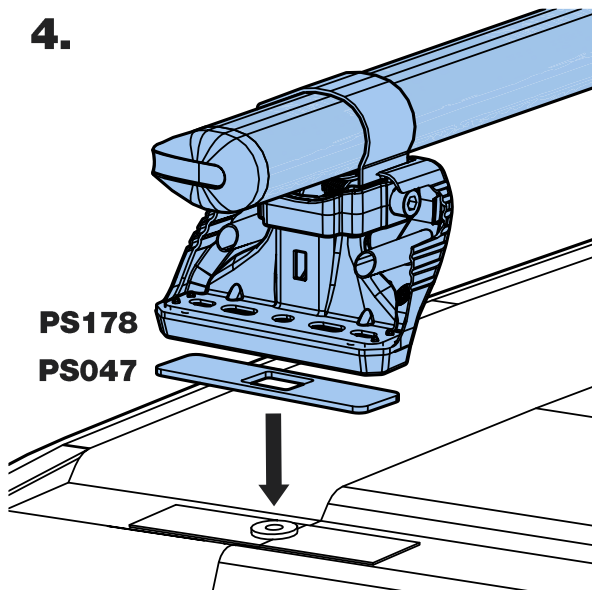

SA398
PS178

SA398

SA398
PS254R

4.