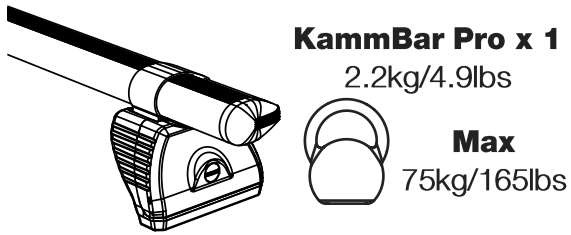

GB3PR/FL KammBar Instructions

CITY CRASH (✓)

According to ISO/ PAS 11154:2006

KammBar Pro

KammBar Fleet

Fitting Kit

1.

2.